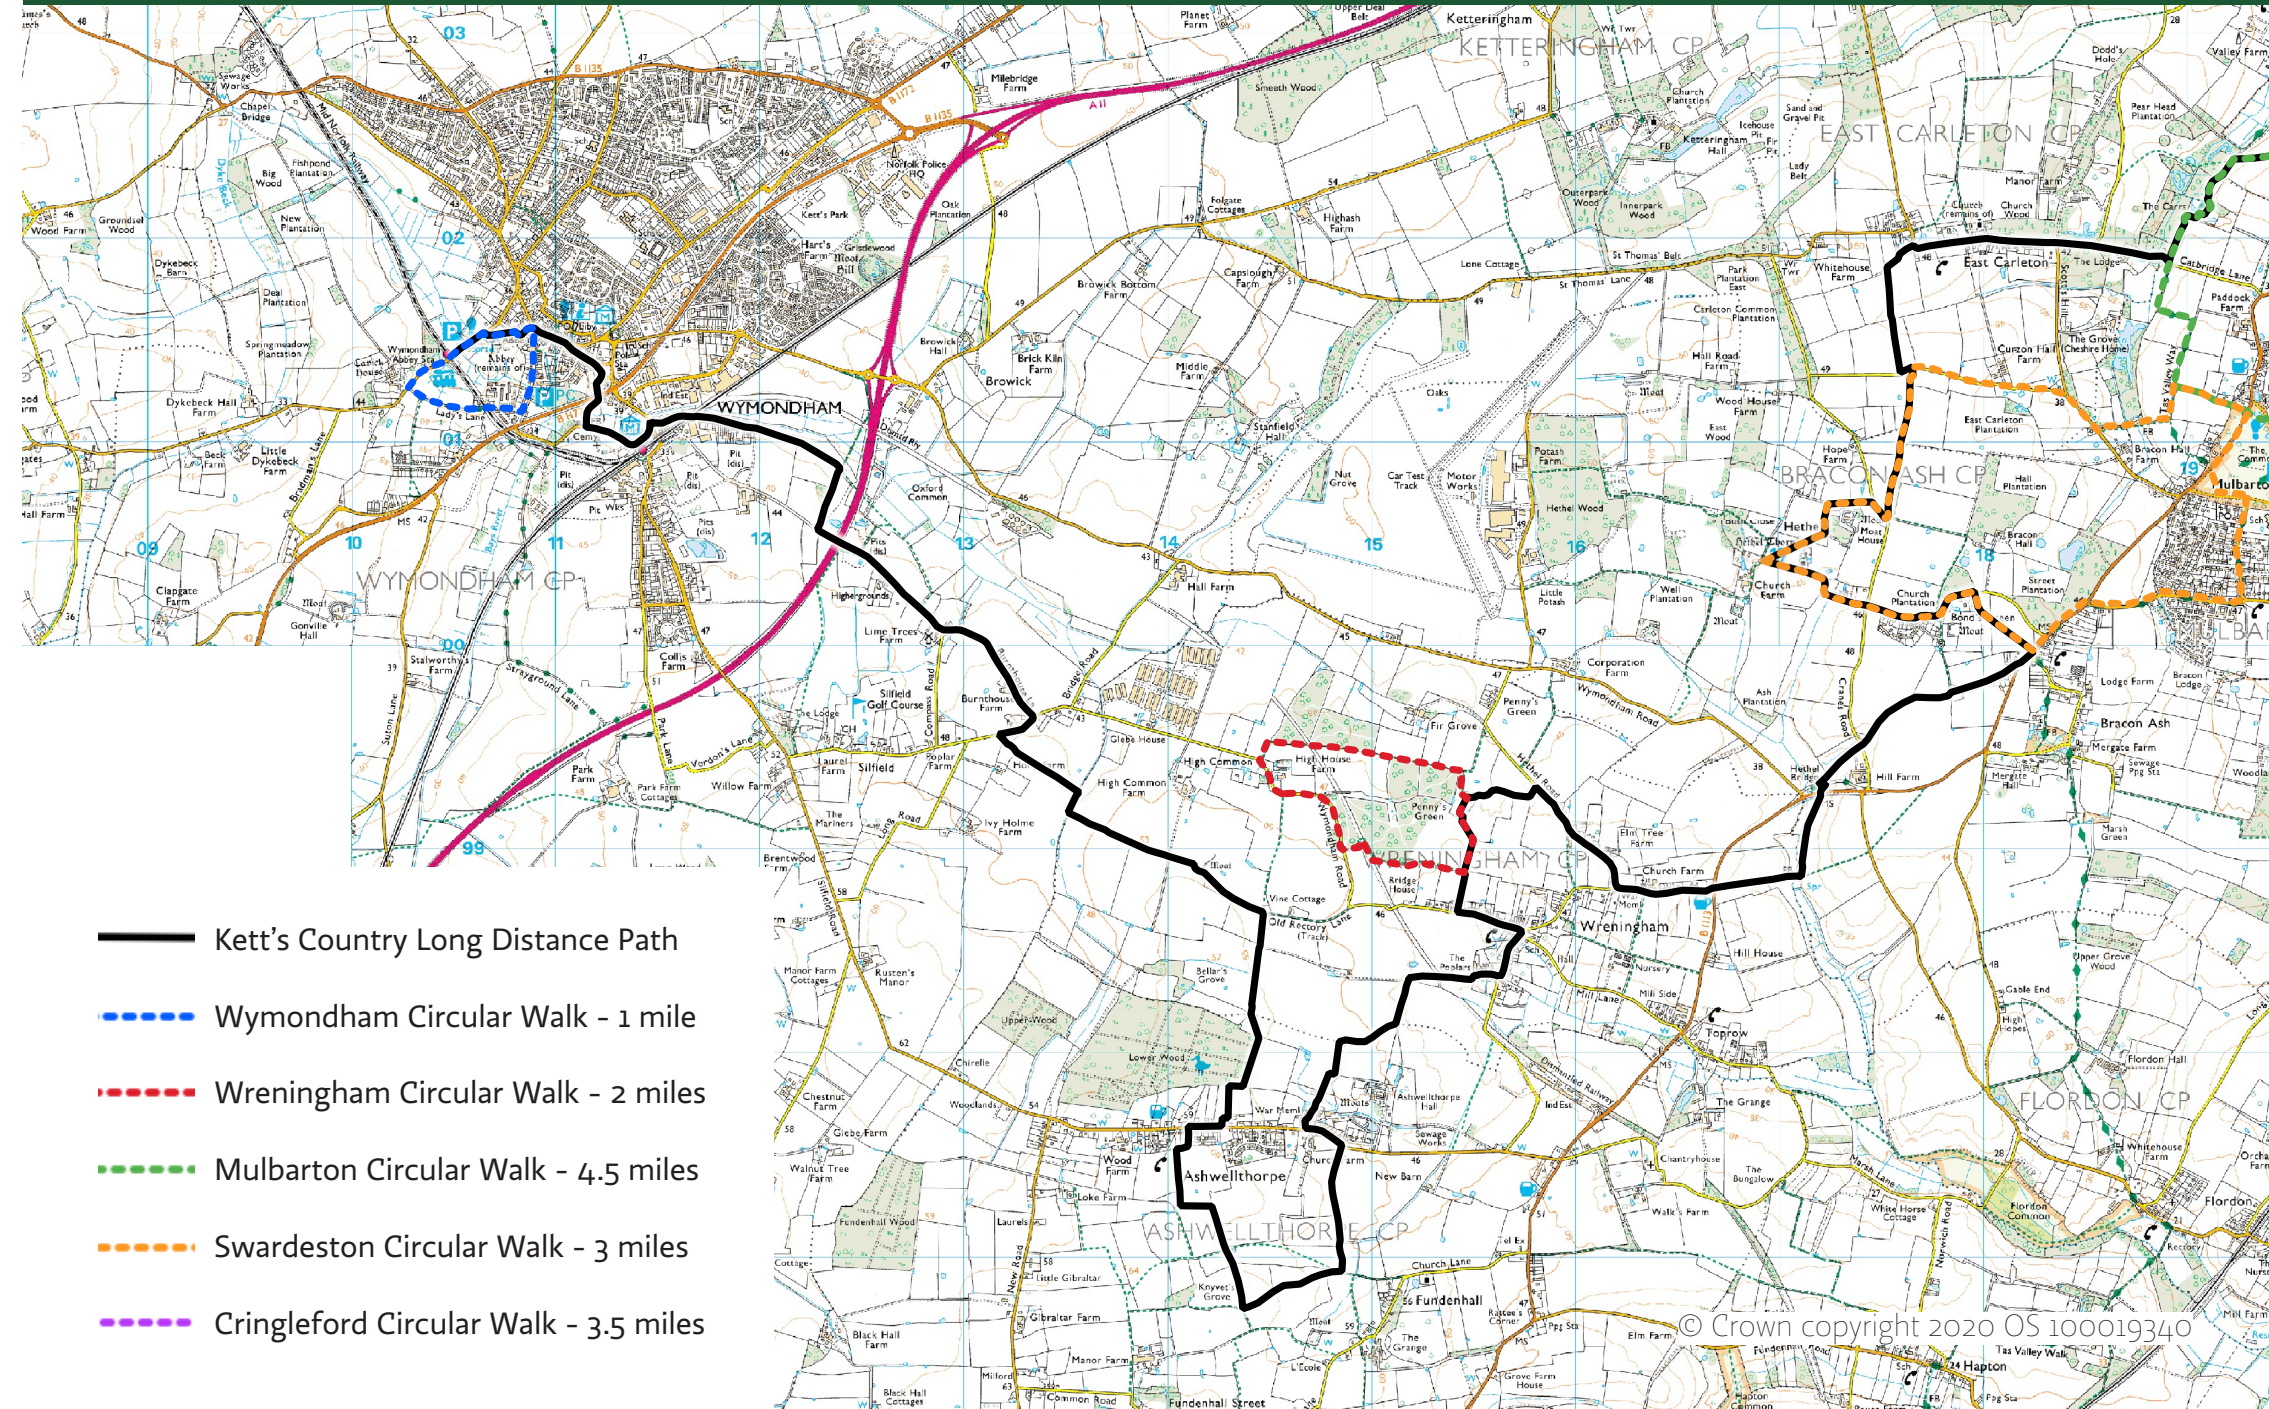

Kett's Country Long Distance Path - 18 miles

- Kett's Country Long Distance Path
- Wymondham Circular Walk - 1 mile
- Wreningham Circular Walk - 2 miles
- Mulbarton Circular Walk - 4.5 miles
- Swardeston Circular Walk - 3 miles
- Cringleford Circular Walk - 3.5 miles

Kett's Country Long Distance Path - 18 miles

- Kett's Country Long Distance Path
- - - Wymondham Circular Walk - 1 mile
- - - Wreningham Circular Walk - 2 miles
- - - Mulbarton Circular Walk - 4.5 miles
- - - Swardston Circular Walk - 3 miles
- - - Cringleford Circular Walk - 3.5 miles