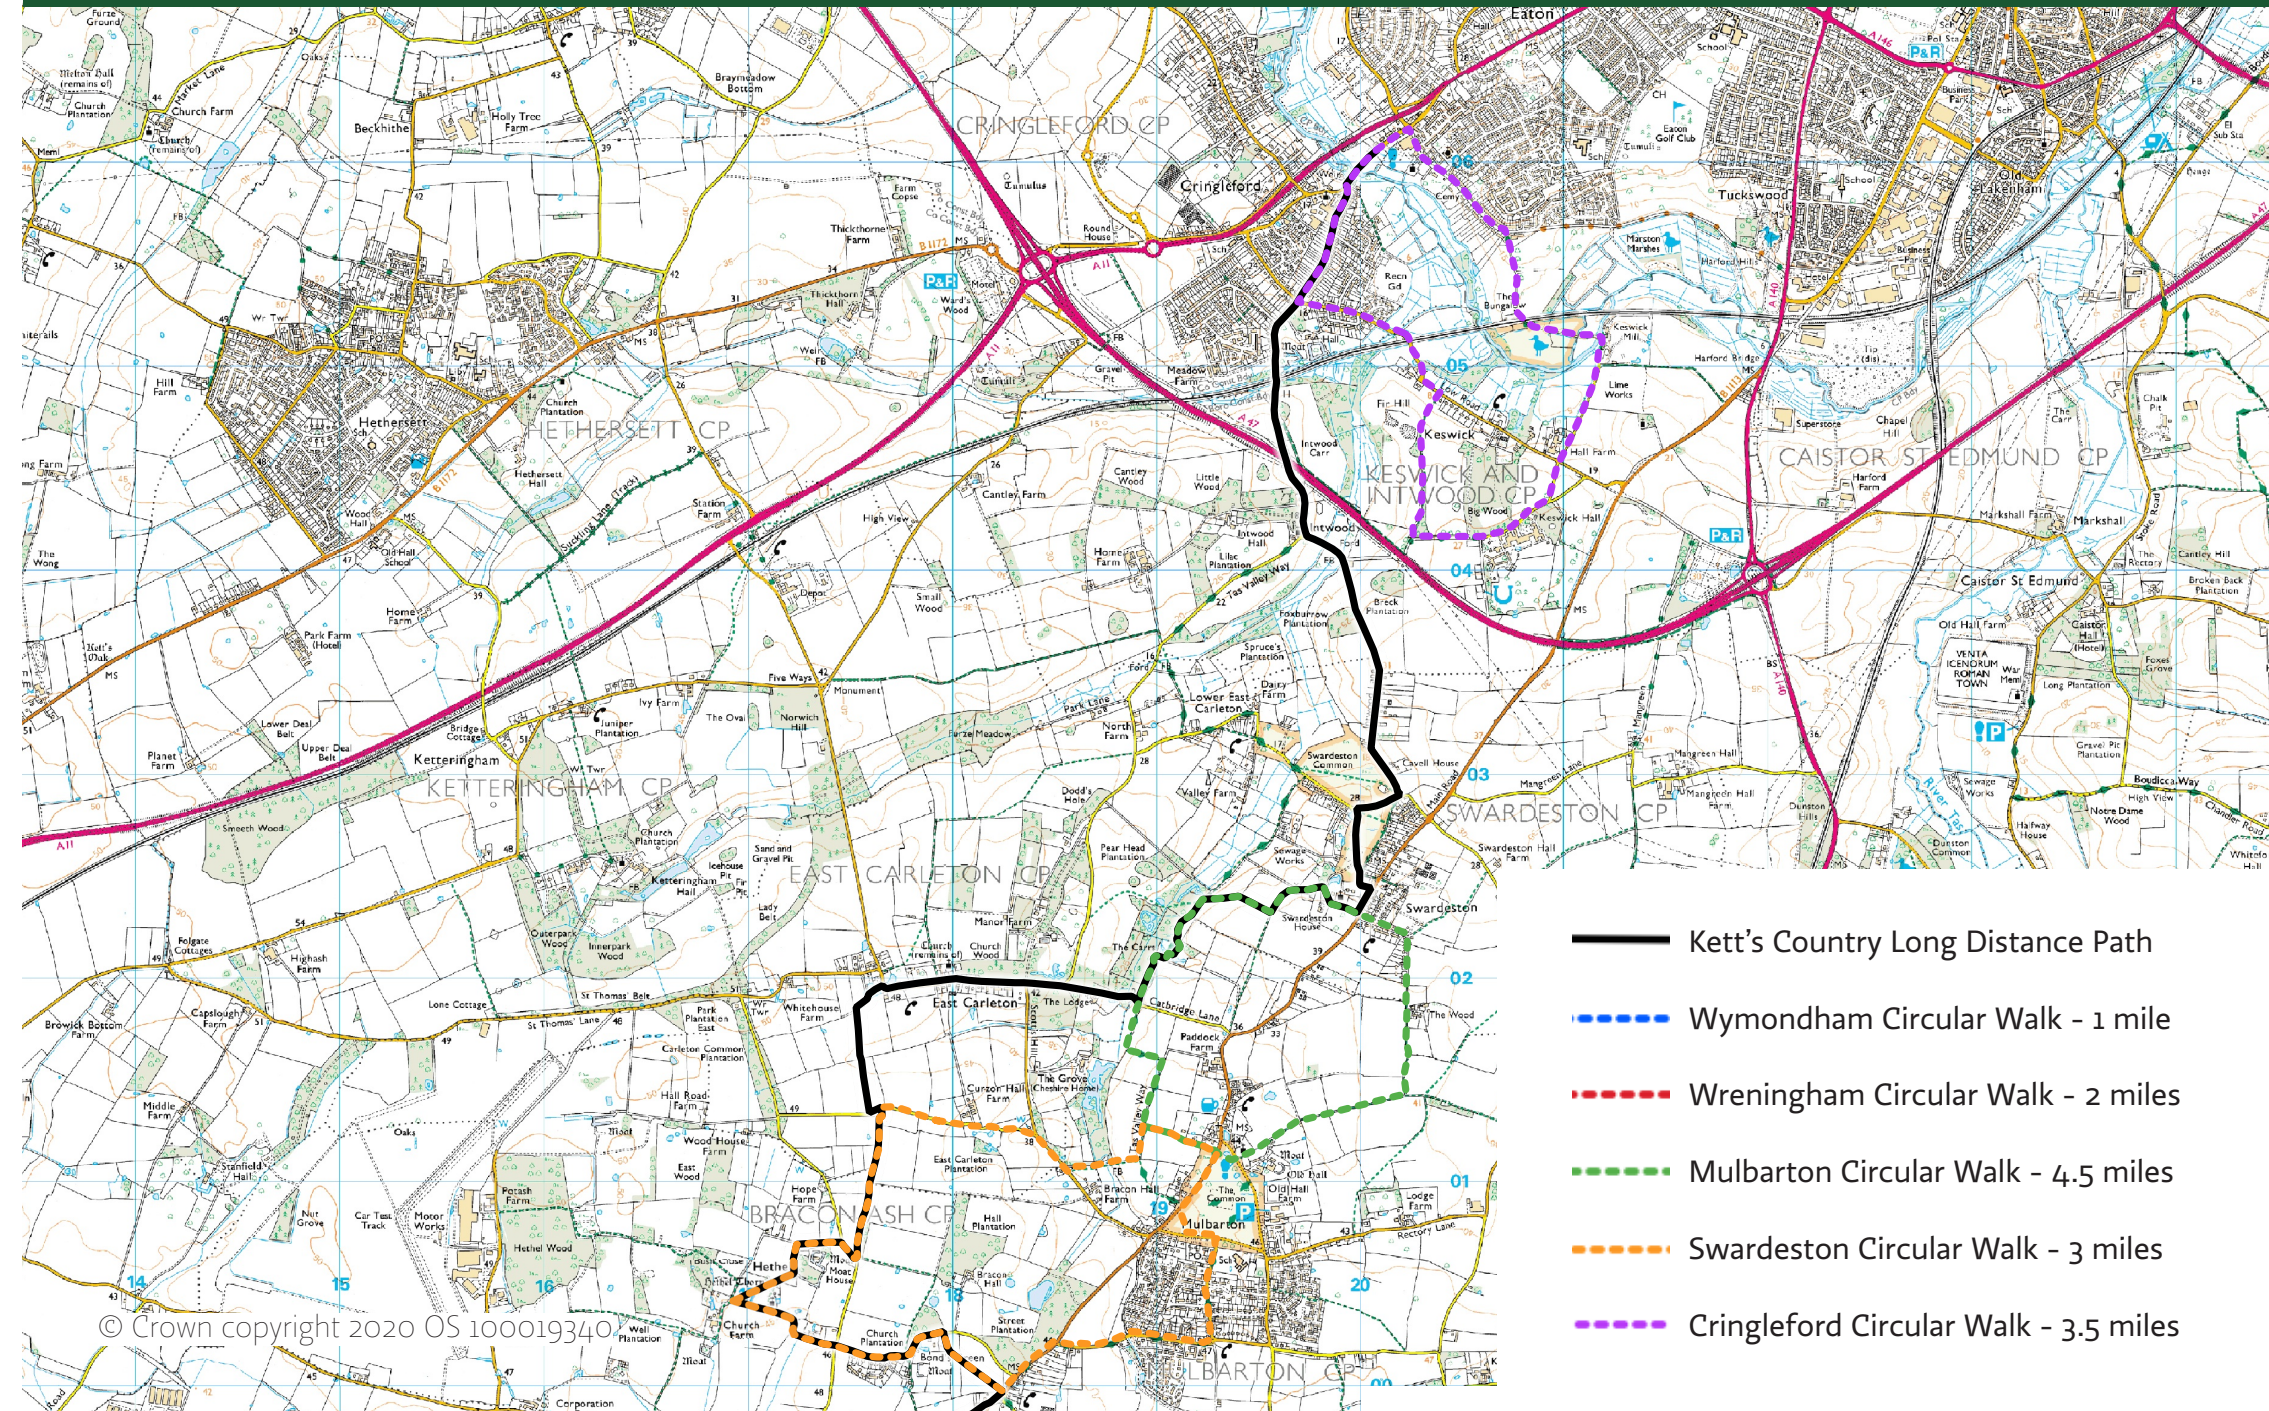

Kett's Country Long Distance Path - 18 miles

- Kett's Country Long Distance Path
- Wymondham Circular Walk - 1 mile
- Wreningham Circular Walk - 2 miles
- Mulbarton Circular Walk - 4.5 miles
- Swardeston Circular Walk - 3 miles
- Cringleford Circular Walk - 3.5 miles

Kett's Country Long Distance Path - 18 miles

- Kett's Country Long Distance Path
- - - Wymondham Circular Walk - 1 mile
- - - Wreningham Circular Walk - 2 miles
- - - Mulbarton Circular Walk - 4.5 miles
- - - Swardston Circular Walk - 3 miles
- - - Cringleford Circular Walk - 3.5 miles